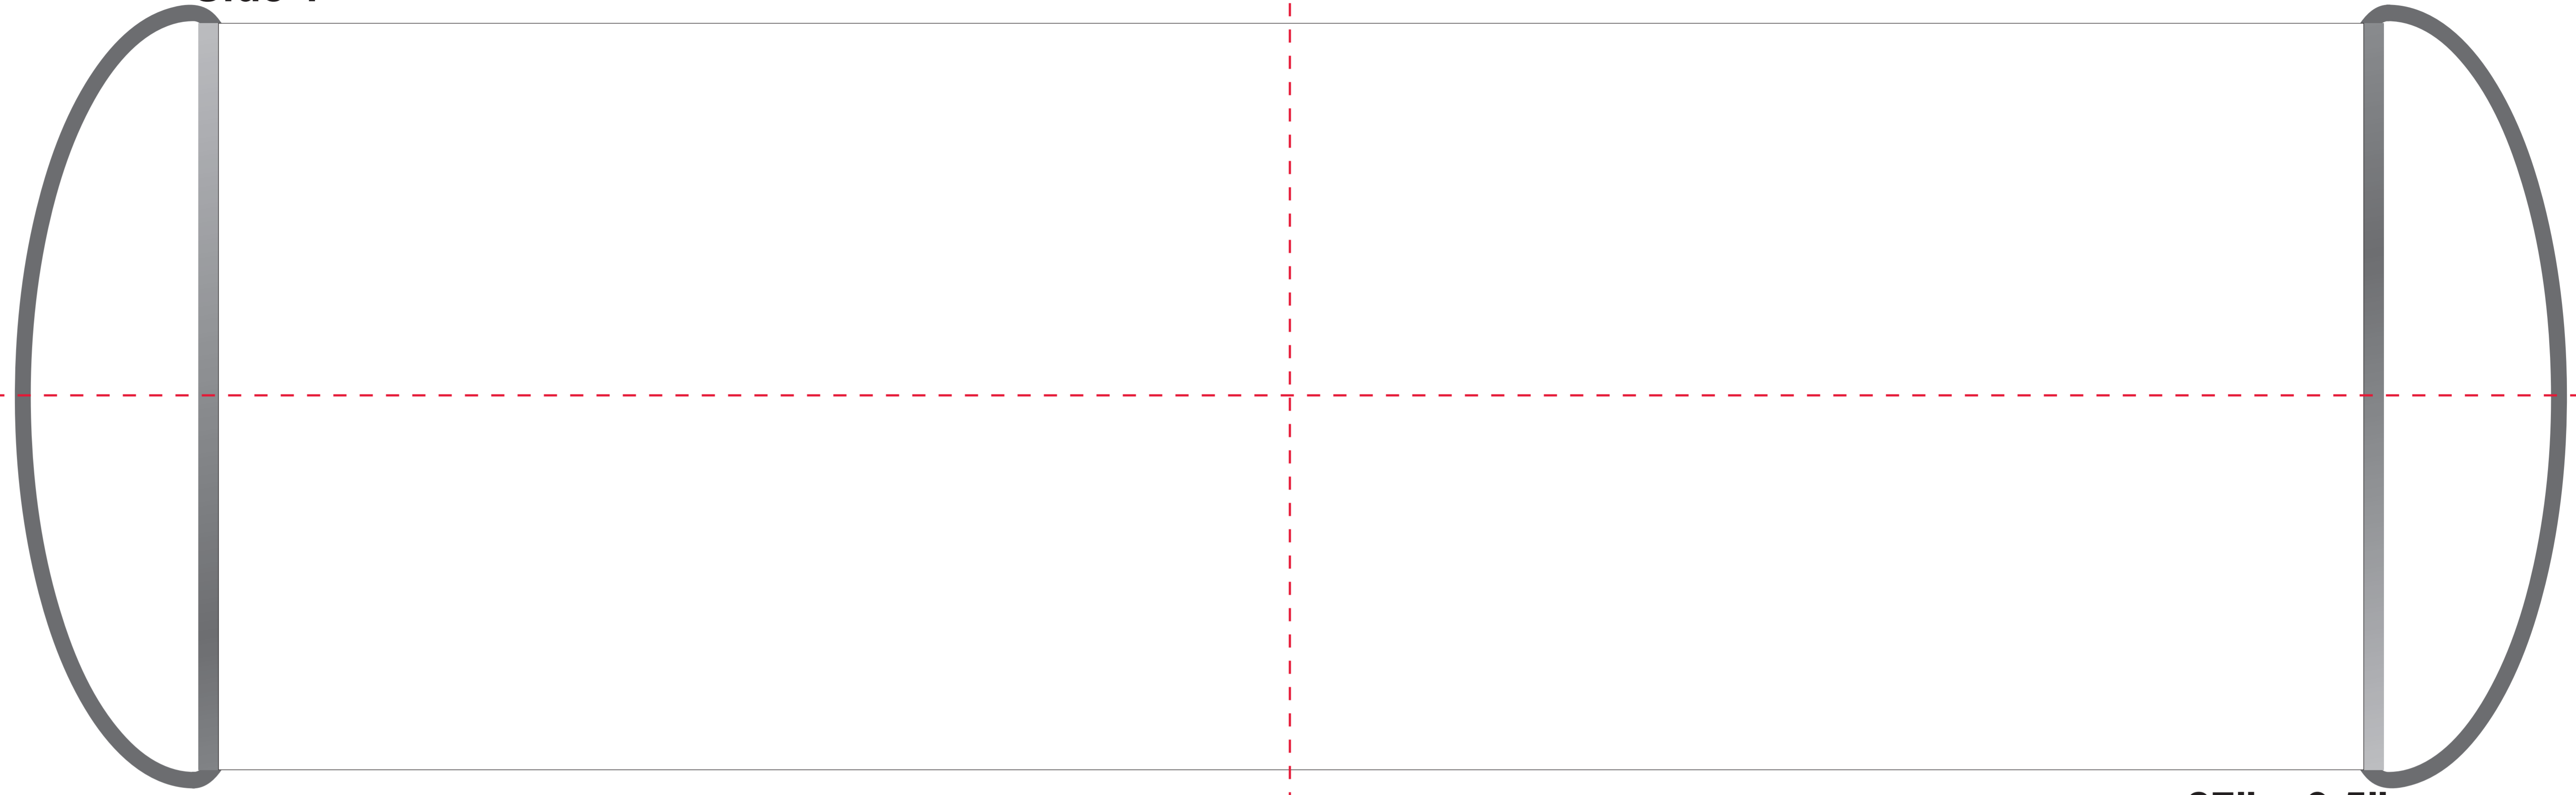

Order #:
Cust PO:

Quantity:
Print Method: Gravure
Color Method: Spot

Side 1 - Colors
○ PMS
○ PMS
○ PMS
○ PMS

Side 2 - Colors
○ PMS
○ PMS
○ PMS
○ PMS

Orientation Options
 FRONT → BACK
 FRONT → BACK (flippable)

Additional Options / Production Notes
N/A

Artwork Shown at 100%

Side 1

27'' x 9.5''

Side 2

27'' x 9.5''