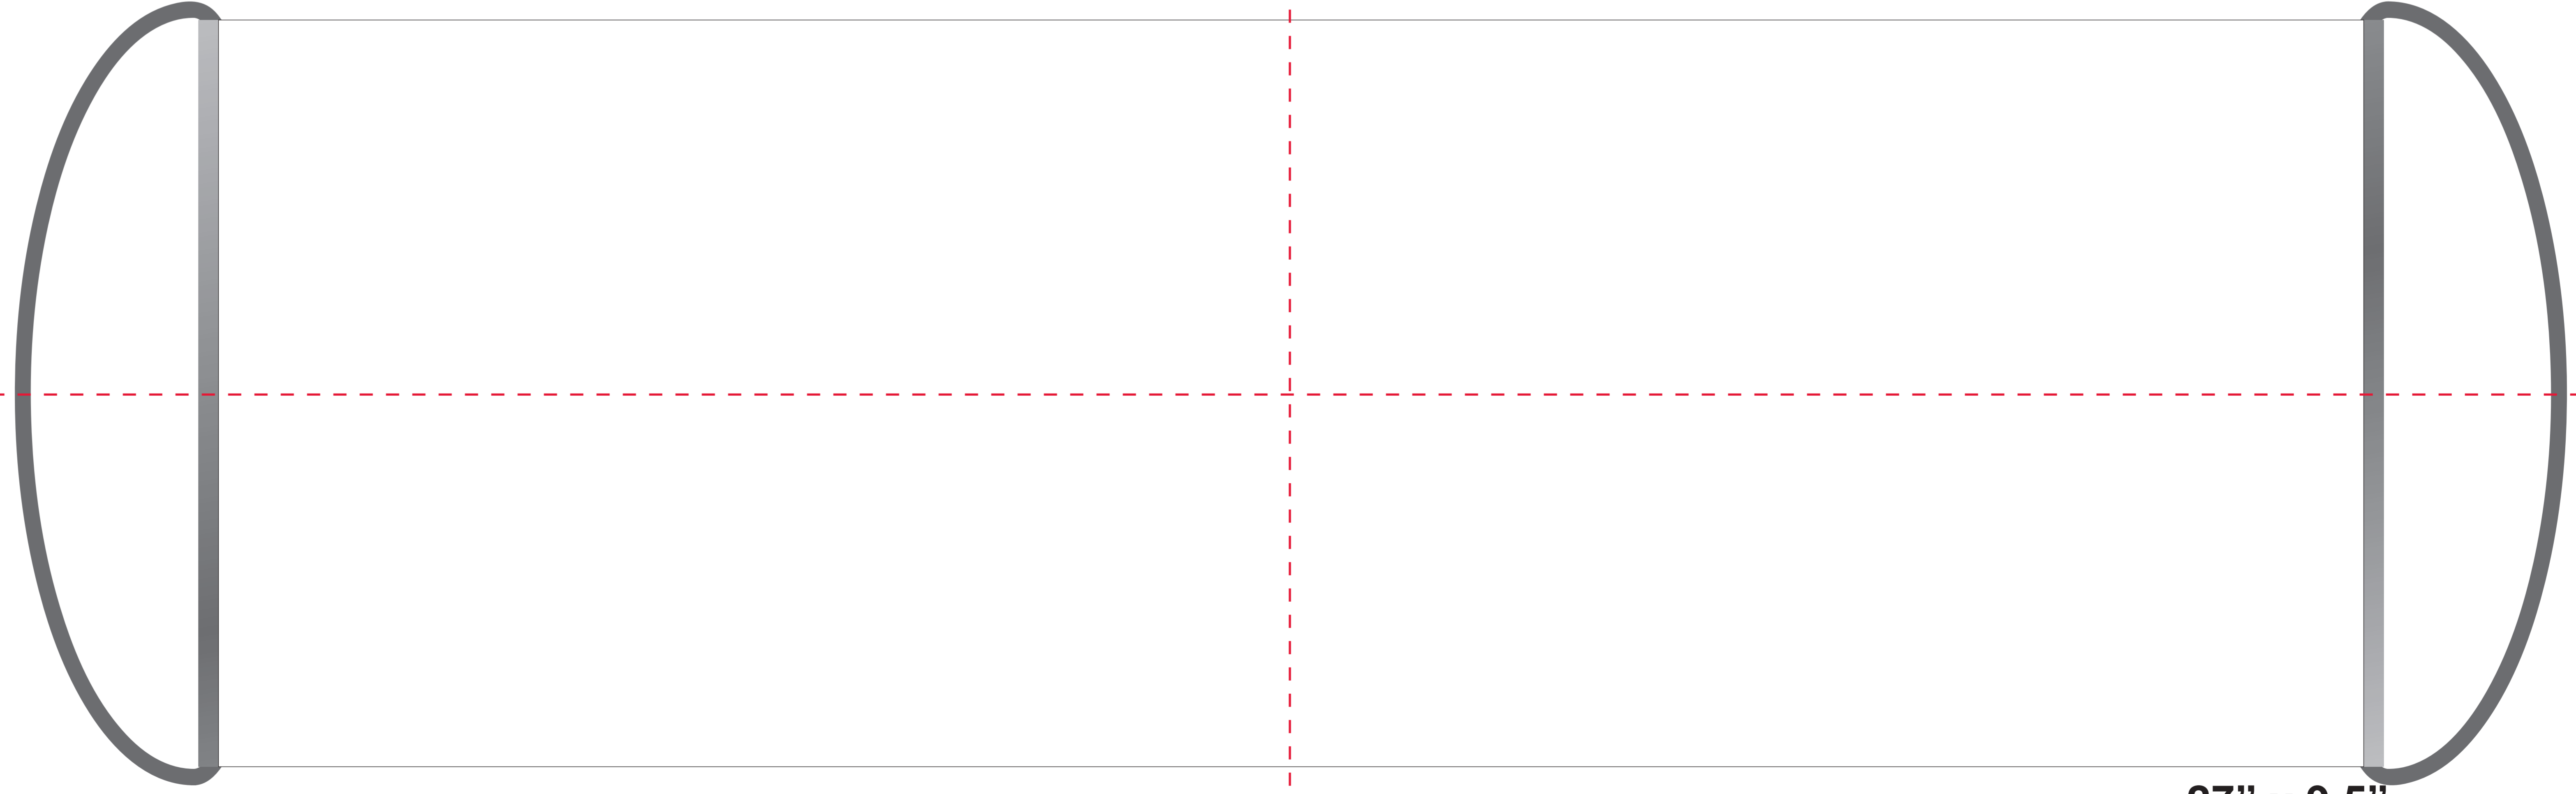

Order #:
Cust PO:

Quantity:
Print Method: Gravure
Color Method: Spot

Side 1 - Colors
○ PMS
○ PMS
○ PMS
○ PMS

Side 2 - Colors
○ PMS
○ PMS
○ PMS
○ PMS

Orientation Options
 FRONT → BACK
 FRONT → BACK (flippable)

Additional Options / Production Notes
N/A

Artwork Shown at 100%

Side 1

27'' x 9.5''

Side 2

27'' x 9.5''